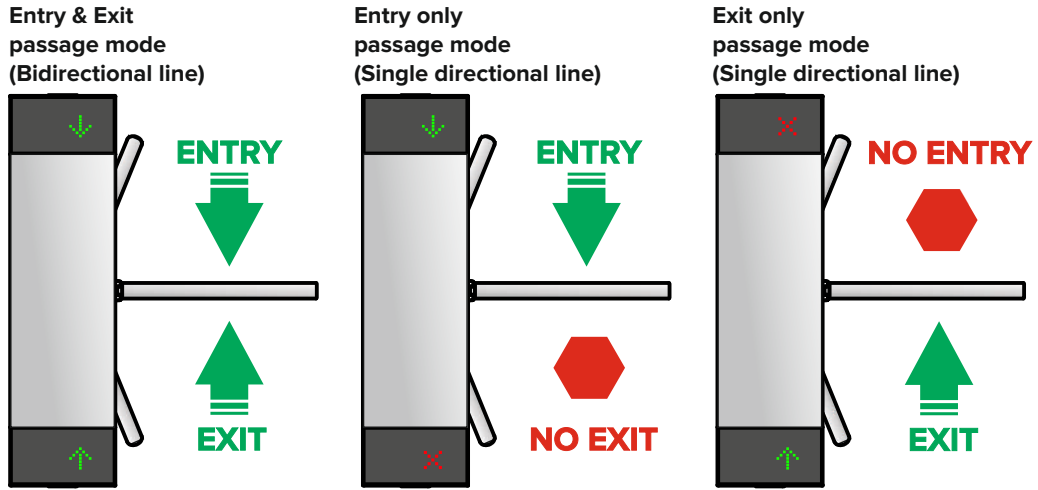

EXAMPLE OF A SHOPPING MALL WITH MULTIPLE ENTRANCES

In case there are more than one entrance to the shopping center, TiSO solution becomes the only possible way to control actual number of visitors inside, even if entrances located on far distance from each other. Connection between turnstiles can be wired or wire-less.

- high speed and accuracy of counting the number of visitors;
- consolidated number of people at all entrance groups in the shopping mall at the same time;
- simplicity and clarity of installation;
- turnstiles can be installed on mobile platform;
- integration with the virus identification system and checking the presence of a protective mask on*;
- a robust turnstile mechanism that can withstand at the high traffic areas;
- preventing the passage of more than one person in one entry cycle;
- autonomous anti-panic system - the turnstile opens instantly in case of emergency and people can quickly and safely leave the site.

***FACE RECOGNITION SYSTEM WITH INFRARED TEMPERATURE DETECTION**

TiSO company offers special solution for authorizing access depending on persons state of health. More specifically, such system enables to limit access of people with suspected disease symptoms such as high temperature. TiSO speed gates with special integrated authorization system performs face identification and monitors body temperature. Such solution can be widely used in public places like hospitals, airports, border control zones, etc.

Find more at www.tiso.global or write at sales@tiso.global

Every turnstile at system can be configured as bidirectional or single direction to organize separate entry and exit lines

The system calculates each entry or exit pass through turnstiles. When the number of visitors inside of the controlled area is more than the permissible number, all entrances will be blocked and all exits will remain open.