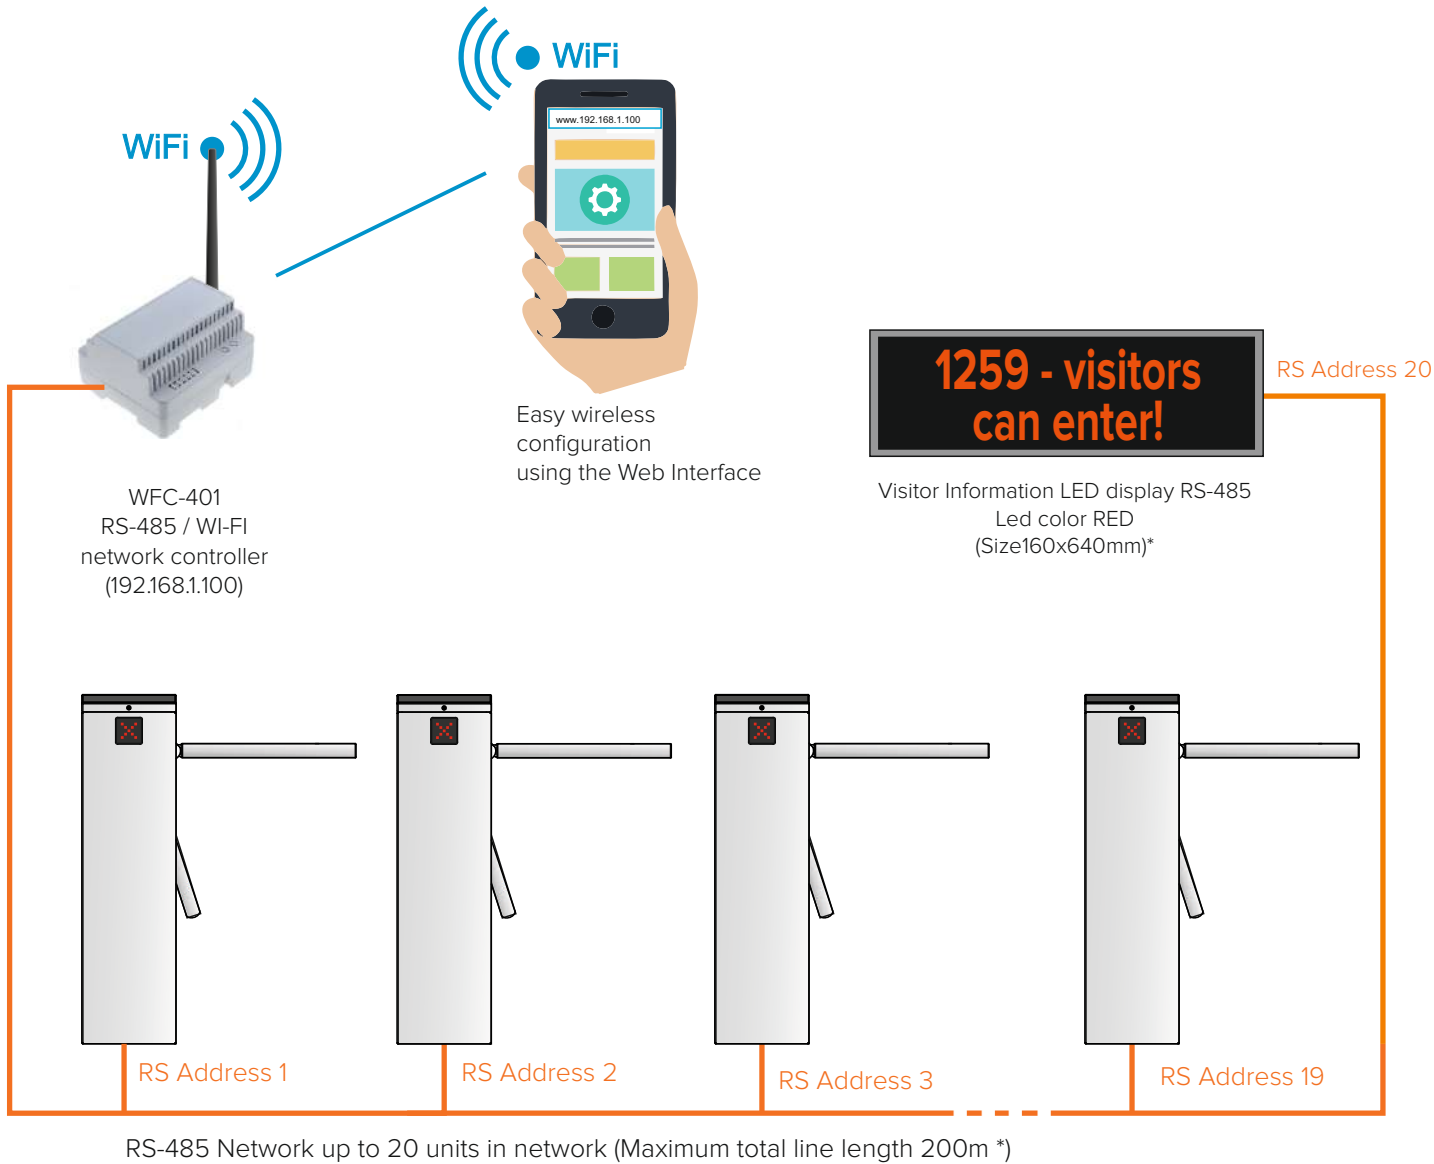

Find more at www.tiso.global or write at sales@tiso.global

Every turnstile at system can be configured as bidirectional or single direction to organize separate entry and exit lines

The system calculates each entry or exit pass through turnstiles. When the number of visitors inside of the controlled area is more than the permissible number, all entrances will be blocked and all exits will remain open.

All entry lines are automatically unlocked, after people leave the controlled area and the number of visitors inside will be less than the permissible number.

1259 - visitors can enter!

**Please wait!
Entrance is closed.**

Visitors information displays show the number of visitors that can enter.

When the number of visitors inside of the controlled area is more than the permissible number, information displays will show the warning.

SMALL SYSTEM CONFIGURATION UP TO 20 UNITS WITH WIRED RS-485 NETWORK CONNECTION

BIG SYSTEM CONFIGURATION WITH LOCAL WIFI CONNECTION BETWEEN SEPARATE GROUP

BIG SYSTEM WITH BRIDGE WIFI CONNECTION BETWEEN SEPARATE GROUPS