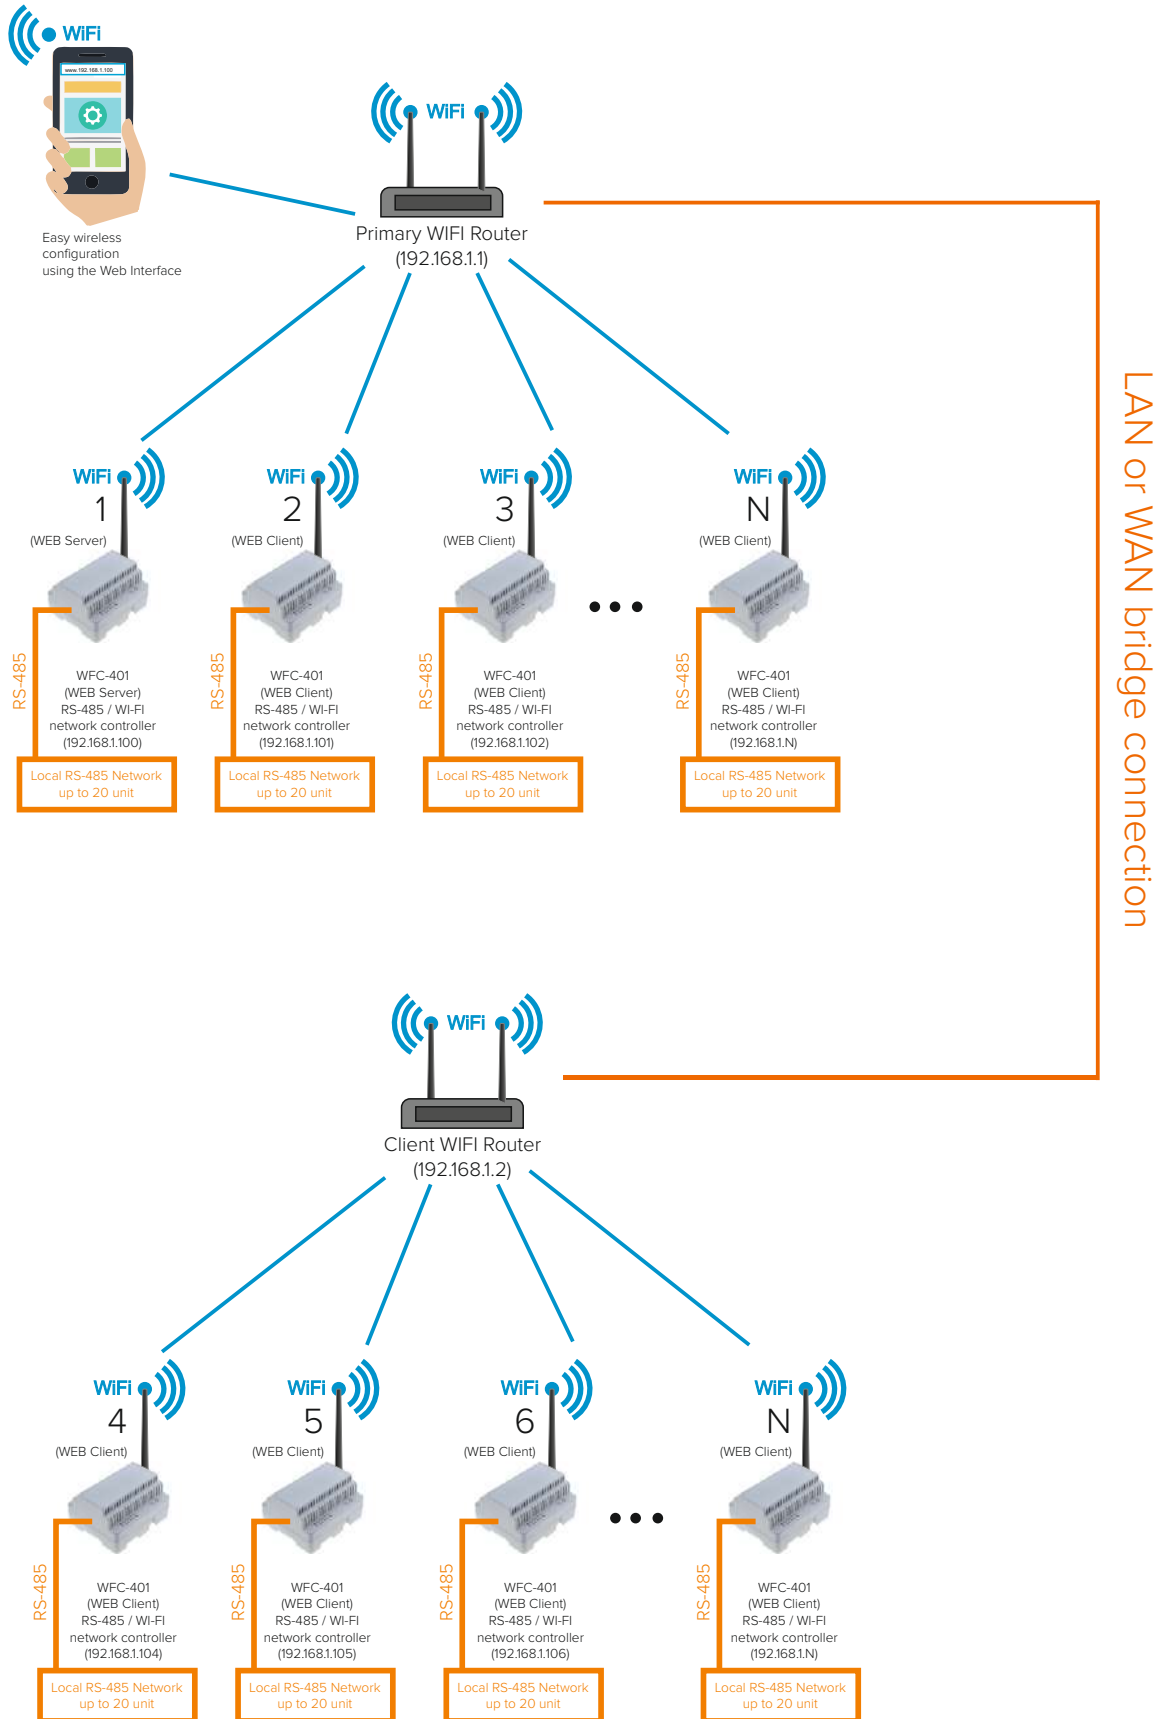

Find more at www.tiso.global or write at sales@tiso.global

Every turnstile at system can be configured as bidirectional or single direction to organize separate entry and exit lines

The system calculates each entry or exit pass through turnstiles. When the number of visitors inside of the controlled area is more than the permissible number, all entrances will be blocked and all exits will remain open.

All entry lines are automatically unlocked, after people leave the controlled area and the number of visitors inside will be less than the permissible number.

1259 - visitors can enter!

**Please wait!
Entrance is closed.**

Visitors information displays show the number of visitors that can enter.

When the number of visitors inside of the controlled area is more than the permissible number, information displays will show the warning.

SMALL SYSTEM CONFIGURATION UP TO 20 UNITS WITH WIRED RS-485 NETWORK CONNECTION

BIG SYSTEM CONFIGURATION WITH LOCAL WIFI CONNECTION BETWEEN SEPARATE GROUP

BIG SYSTEM WITH BRIDGE WIFI CONNECTION BETWEEN SEPARATE GROUPS