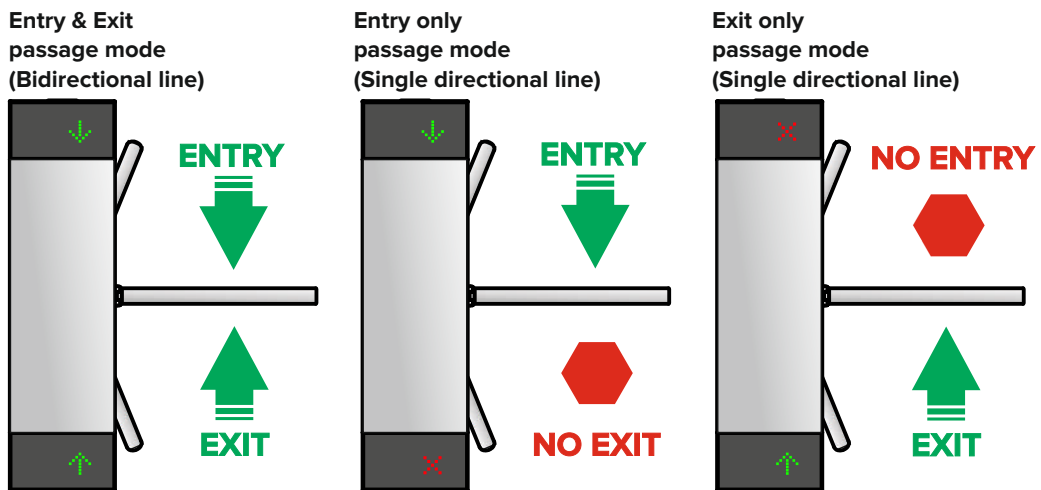

- high speed and accuracy of counting the number of visitors;
- consolidated number of people at all entrance groups in the shopping mall at the same time;
- simplicity and clarity of installation;
- turnstiles can be installed on mobile platform;
- integration with the virus identification system and checking the presence of a protective mask on*;
- a robust turnstile mechanism that can withstand at the high traffic areas;
- preventing the passage of more than one person in one entry cycle;
- autonomous anti-panic system - the turnstile opens instantly in case of emergency and people can quickly and safely leave the site.

***FACE RECOGNITION SYSTEM WITH INFRARED TEMPERATURE DETECTION**

TiSO company offers special solution for authorizing access depending on persons state of health. More specifically, such system enables to limit access of people with suspected disease symptoms such as high temperature. TiSO speed gates with special integrated authorization system performs face identification and monitors body temperature. Such solution can be widely used in public places like hospitals, airports, border control zones, etc.

Find more at www.tiso.global or write at sales@tiso.global

Every turnstile at system can be configured as bidirectional or single direction to organize separate entry and exit lines

The system calculates each entry or exit pass through turnstiles. When the number of visitors inside of the controlled area is more than the permissible number, all entrances will be blocked and all exits will remain open.

All entry lines are automatically unlocked, after people leave the controlled area and the number of visitors inside will be less than the permissible number.

1259 - visitors can enter!

**Please wait!
Entrance is closed.**